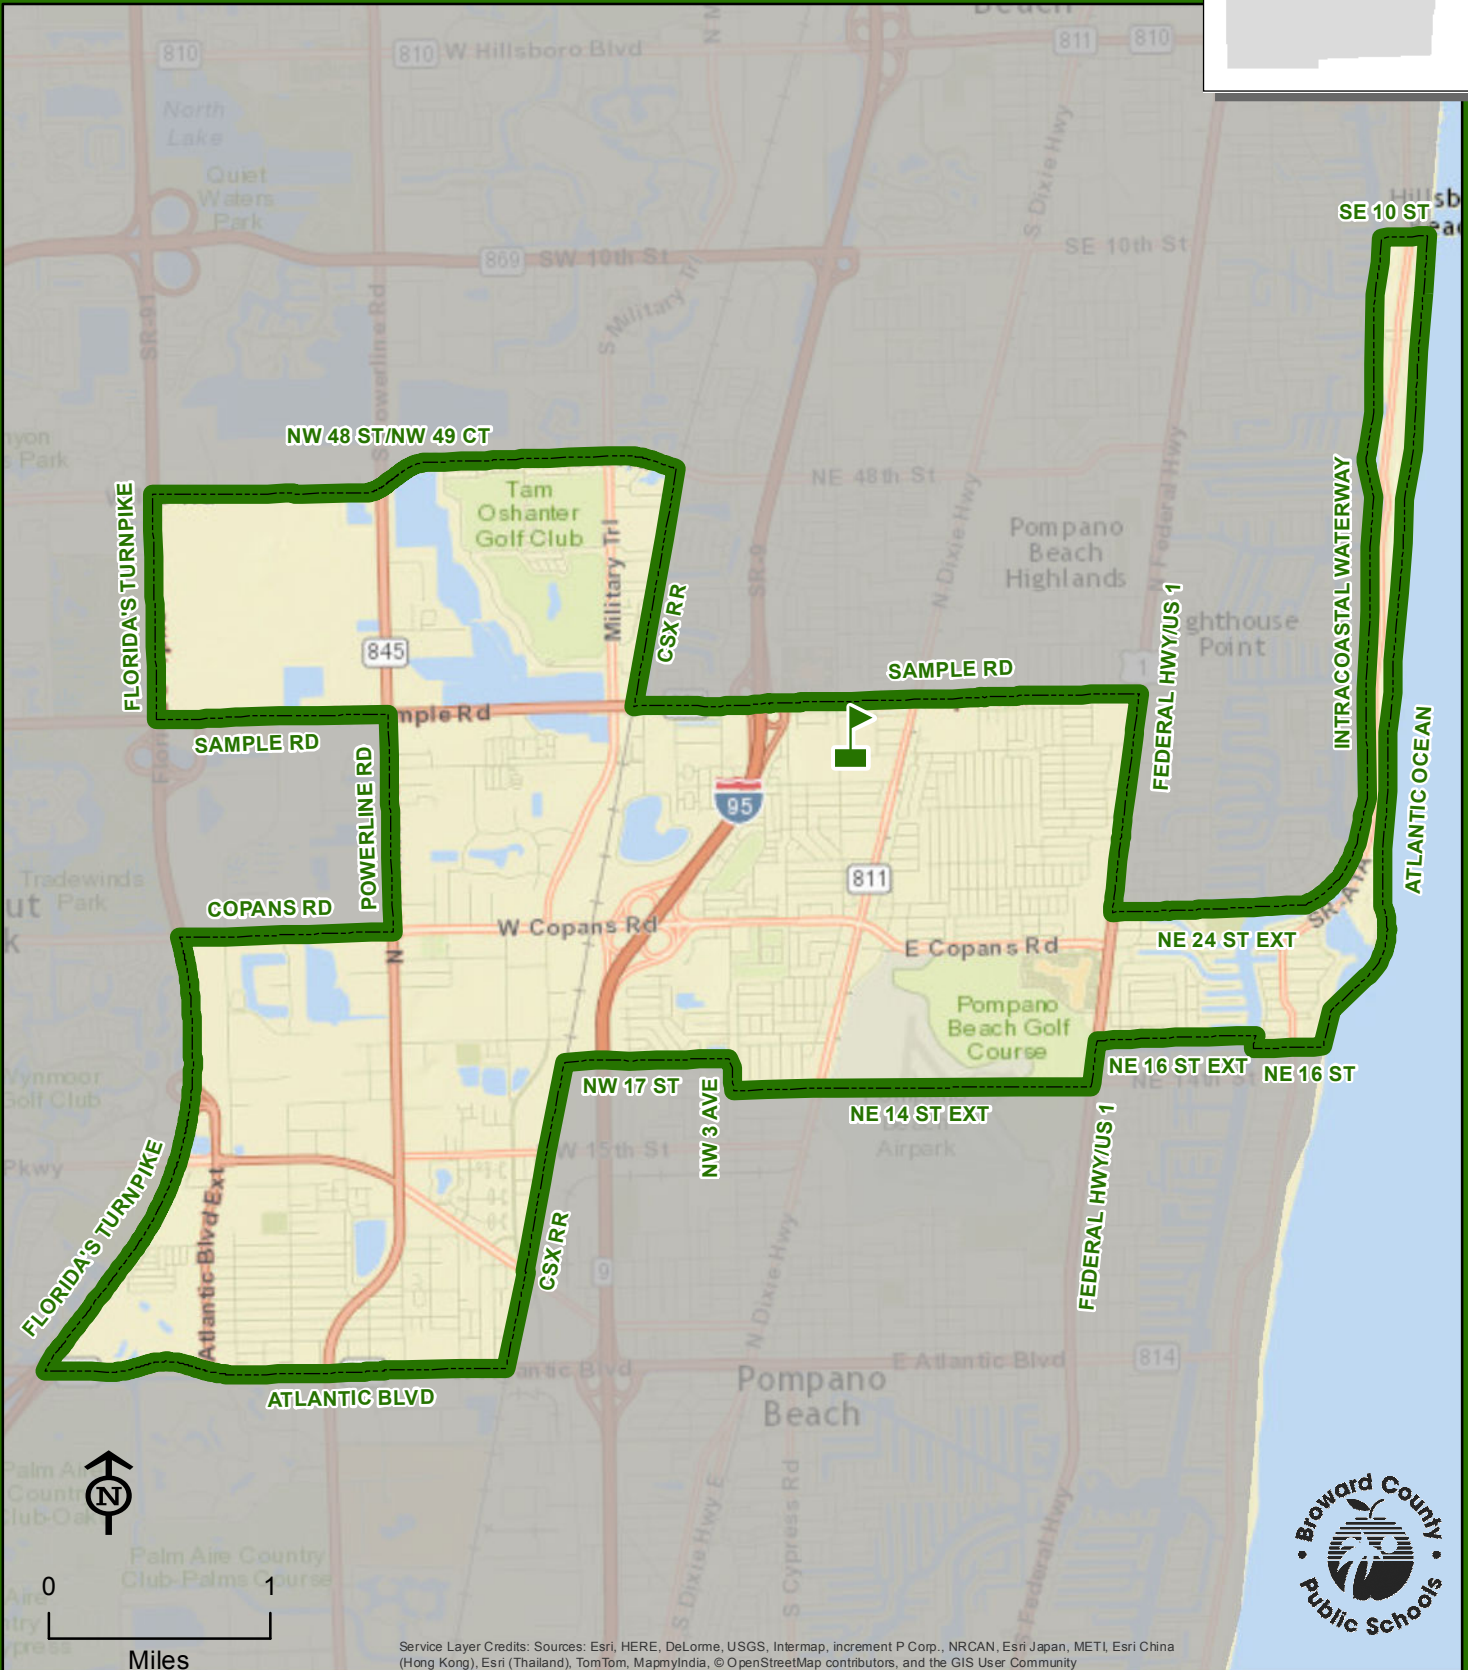

CRYSTAL LAKE MIDDLE SCHOOL

3551 NE 3 AVENUE
POMPANO BEACH, FLORIDA 33064
754-322-3100

Innovative Program
Magnet School

CRYSTAL LAKE

THIS MAP IS FOR CONCEPTUAL PURPOSES ONLY AND SHOULD NOT BE USED FOR LEGAL BOUNDARY DETERMINATIONS